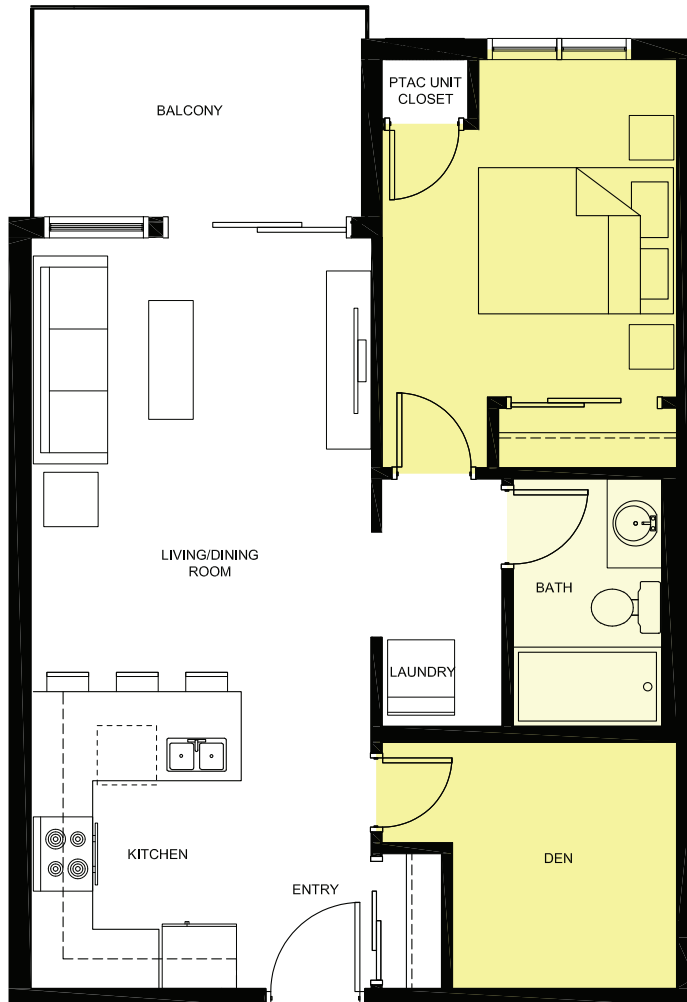

SUITE A

1 Bedroom, Den, 1 Bath

FINISHED FLOOR AREA: 651 Sq. Ft.