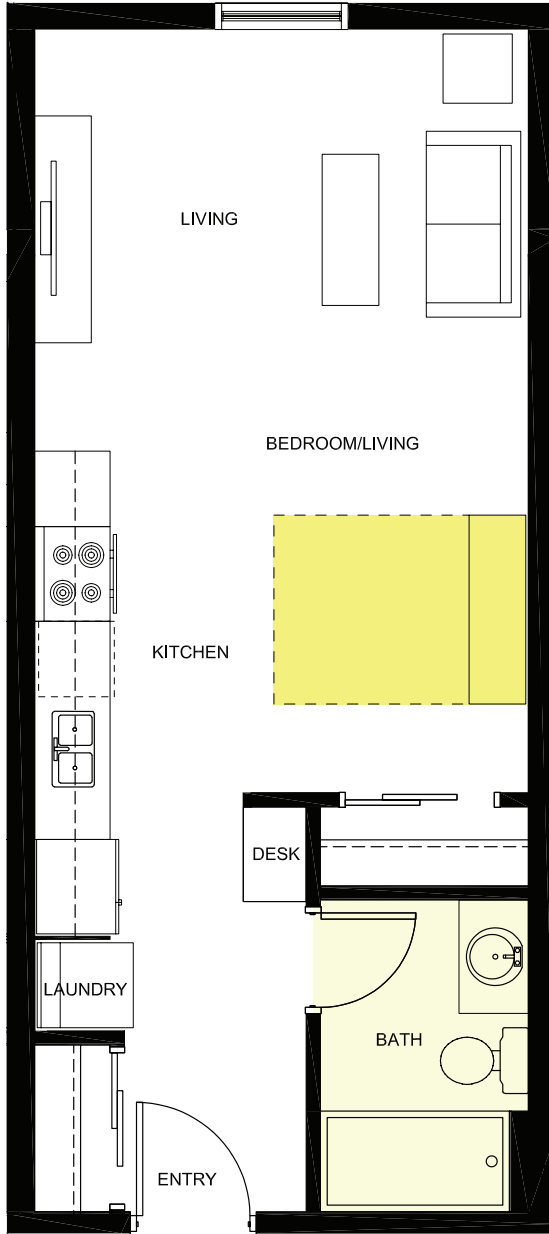

SUITE D

Studio, 1 Bath

FINISHED FLOOR AREA:
432 Sq. Ft.